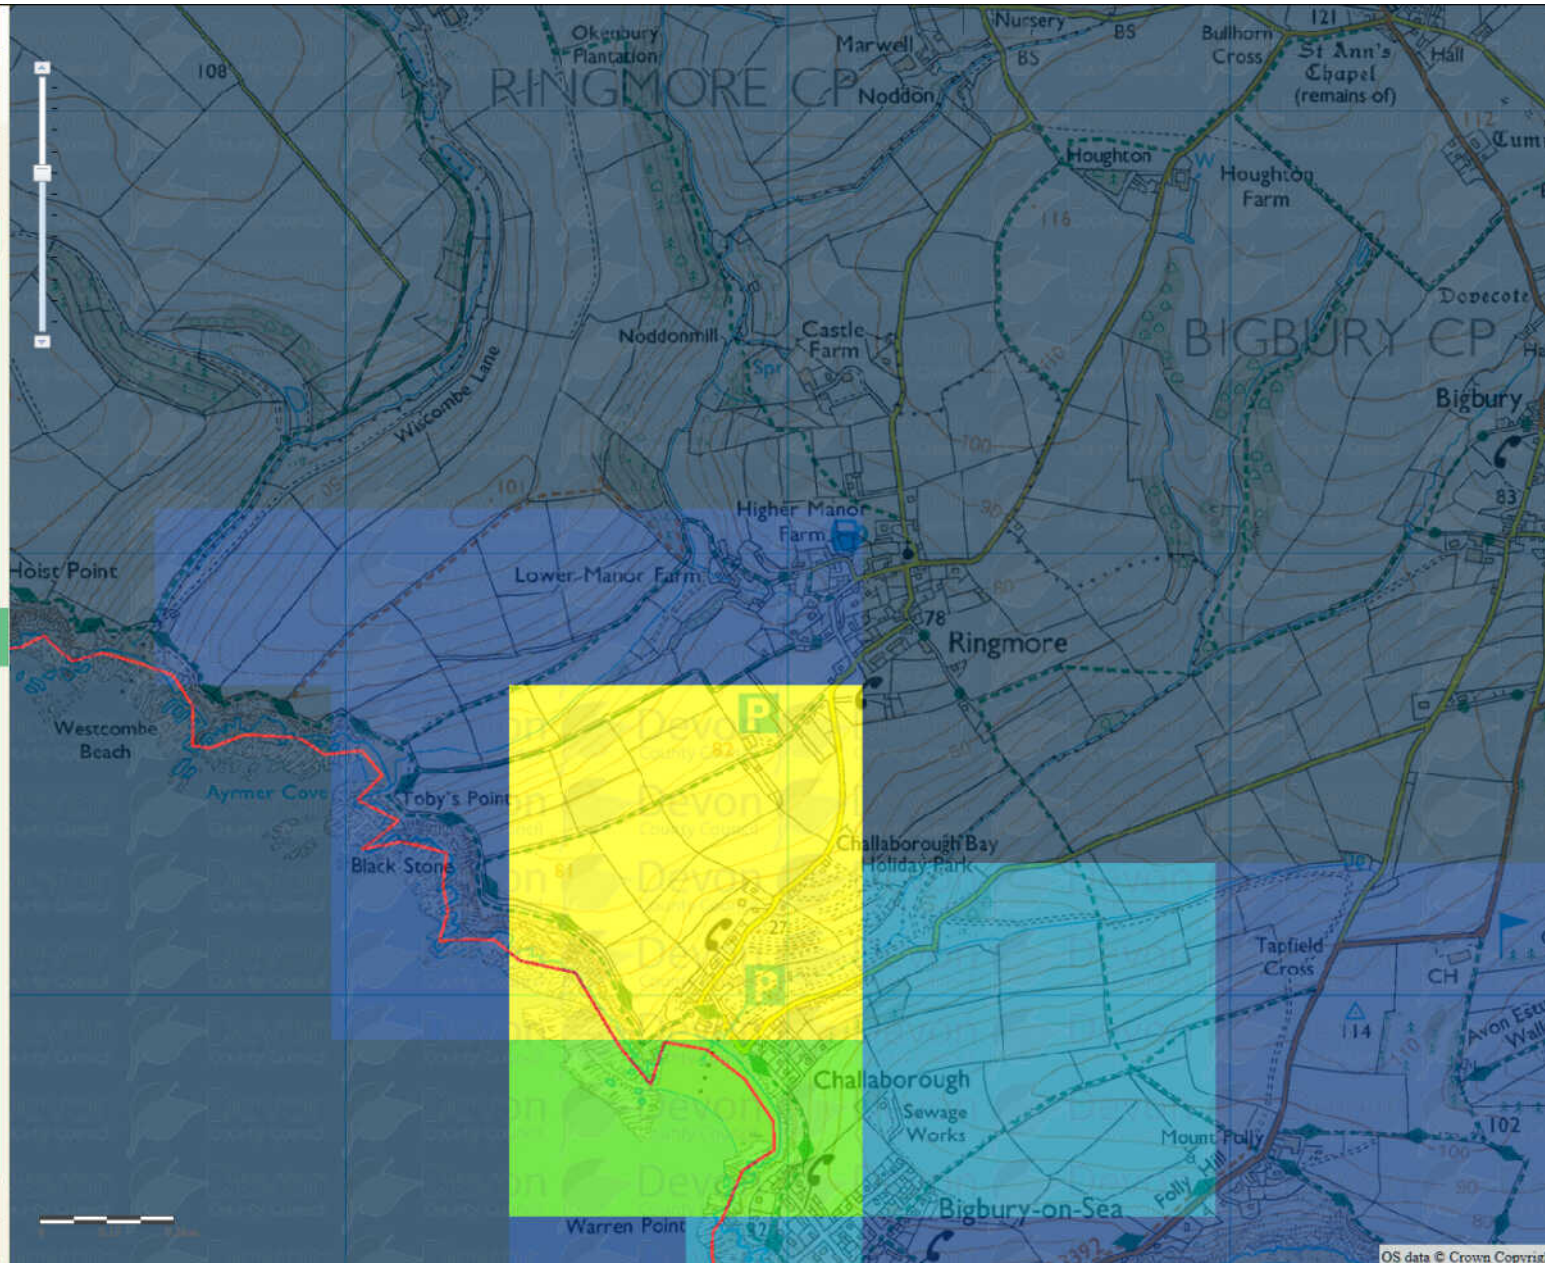

- › Address Search
 - › Searching
 - › Ecology / Geology
 - › Flood Risk
 - › Historic Environment
 - › Landscapes
- Landscapes

Designations

Landscape character assessment

CPRE Tranquillity

CPRE Dark Skies

 - >32 (high)
 - 16 - 32
 - 8 - 16
 - 4 - 8
 - 2 - 4
 - 1 - 2
 - 0.5 - 1
 - 0.25 - 0.5
 - < 0.25 (low)

CPRE Dark Skies SUPERCEDED 2000

CPRE Dark Skies SUPERCEDED 1993

Distinctive Hedges

NT Killerton Setting Zone of influence
- › Planning
 - › Public Access

Map Options ?

Legend Basemaps Tools

Landscapes

Landscape character assessment

Devon Character Areas